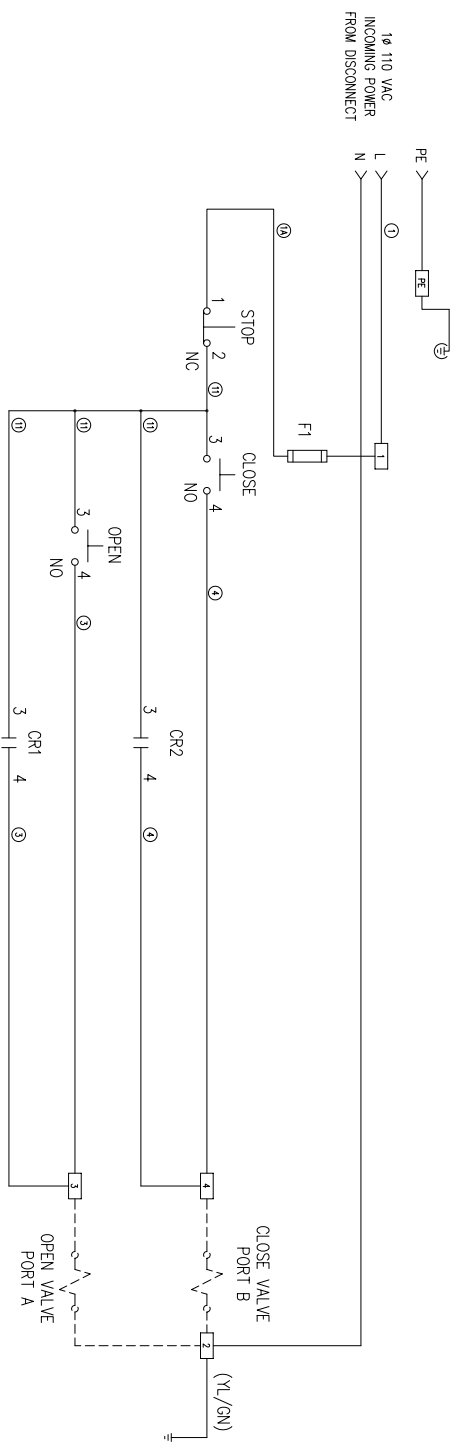

REV	DESCRIPTION	CON	DATE	BY	APPROVED

CONTROL BOX FUSING	
DEVICE	VOLTAGE CURRENT RATING
F1	110-120 1 AMP (MDL)

NOTE: USE 16 AWG WIRE FOR ALL COLORS. USE BLACK WIRE UNLESS COLOR IS SPECIFIED.

CAUTION: ALL BLACK WIRES ARE AT POTENTIALLY LETHAL VOLTAGES.

PART #17250095

TO END USER CONTROL SYSTEM

DO NOT SCALE DRAWING

DATE: 03/15/2000

SCALE: 9"=1"

REV: 1 of 1

5220E002

SLIDE AIR WIRING DIAGRAM

RYAN HITE DOORS INC.

DO NOT SCALE DRAWING

DATE: 03/15/2000

SCALE: 9"=1"

REV: 1 of 1

5220E002

SLIDE AIR WIRING DIAGRAM

RYAN HITE DOORS INC.