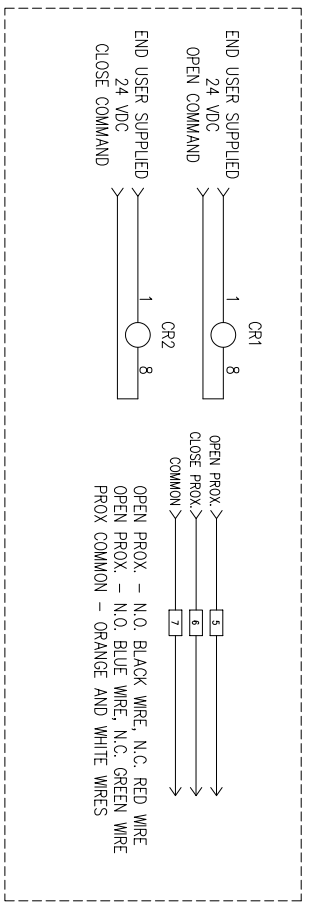

REV	DESCRIPTION	CON	DATE	BY	APPROVED

CONTROL BOX FUSING	
DEVICE	VOLTAGE CURRENT RATING
F1	110-120 1 AMP (MDL)

NOTE: USE 16 AWG WIRE FOR ALL COLORS. USE BLACK WIRE UNLESS COLOR IS SPECIFIED.

CAUTION: ALL BLACK WIRES ARE AT POTENTIALLY LETHAL VOLTAGES.

PART #17250095

TO END USER CONTROL SYSTEM

DO NOT SCALE DRAWING

DATE: 03/15/2000

SCALE: 9"=1"

REV: 1 of 1

5220E002

SLIDE AIR WIRING DIAGRAM