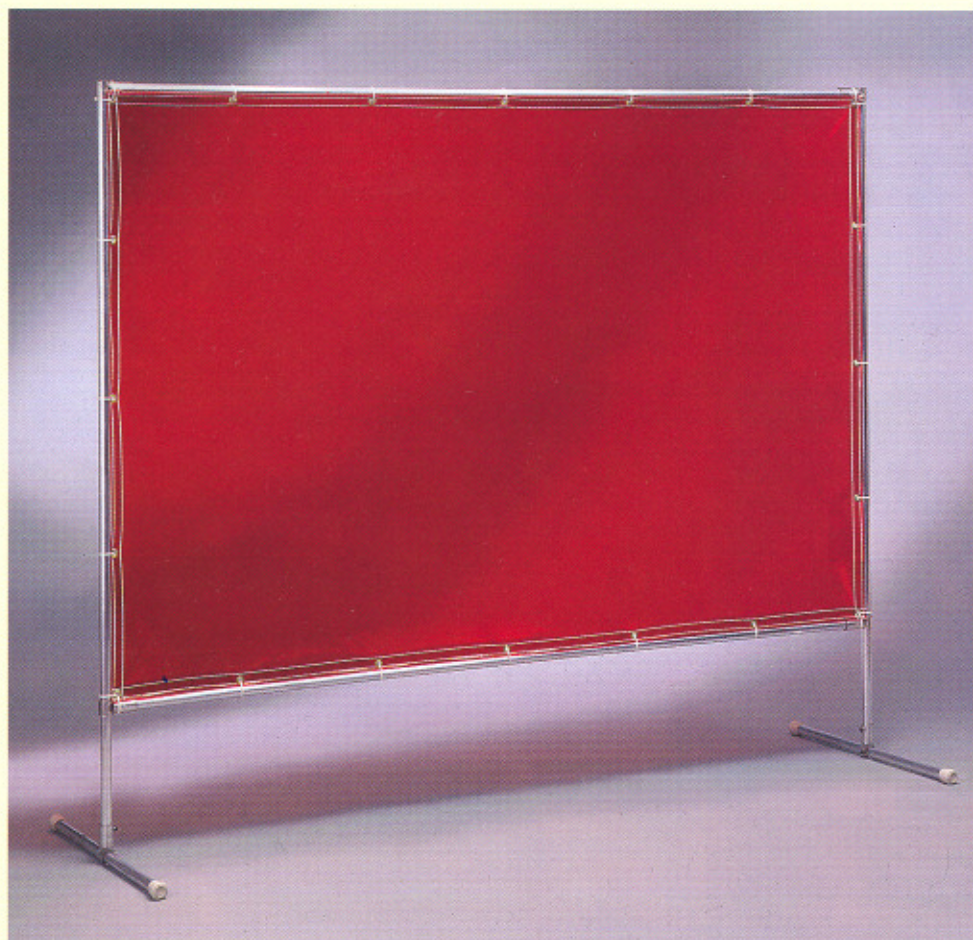

## ECONO-WELDING SCREEN

Econo-Welding Screens are offered in a traditional single panel design in our 3 most popular sizes and Saf-T-Vu tints. Constructed with a 12" bottom ventilation gap these screens provide protection from a variety of manufacturing operations including welding, cutting, brazing, and spraying. Ideal for isolating workers or equipment.

### FEATURES

- Simple to assemble all inclusive kits.
- Lightweight aluminum frame enables easy portability.
- 3 single panel frame sizes to choose from, 5' x 6', 6' x 6', 6' x 8', includes cross bar legs and rubber tips.
- Curtains are hemmed and grommeted and available in Saf-T-Vu orange, yellow and green.